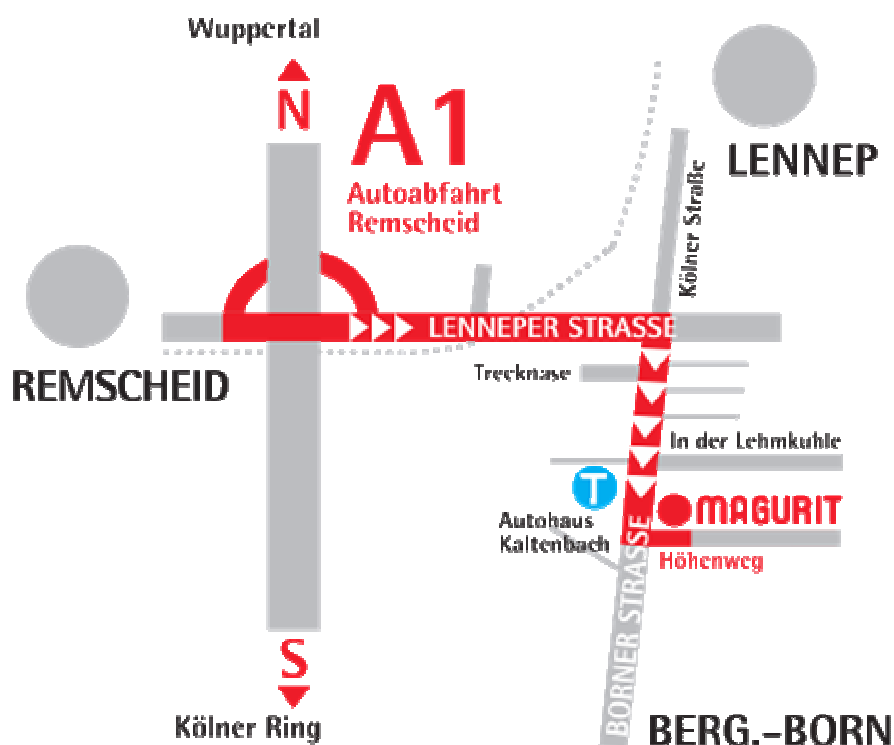

Directions

- Follow the A1 between Cologne and Wuppertal, Exit No. 95
"Remscheid/Solingen/Radevormwald" (coming from the north **do not use** Exit No. 95a
"Remscheid/Lennep")
- At the traffic lights to the left towards "Hückeswagen" and "Remscheid-Lennep"
- Pass the Mercure Hotel and Mc Donald's (left side) and follow the main road approx. 1
km (0,60 miles)
- Turn to the right after the fly-over
- Turn into the B 51 towards "Wermelskirchen" and "Bergisch Born" at the big crossing
- Cross the next traffic light crossing straight ahead
- Pass the ESSO filling station until the next traffic light next to BMW car dealer
Kaltenbach
- Turn to the left into Höhenweg at this traffic light
MAGURIT is the second building on the left side